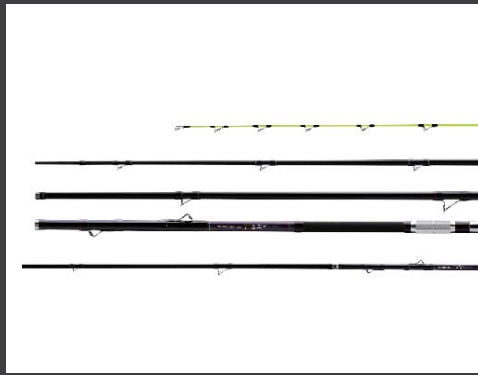

TRUE LINE T HAIRTAIL