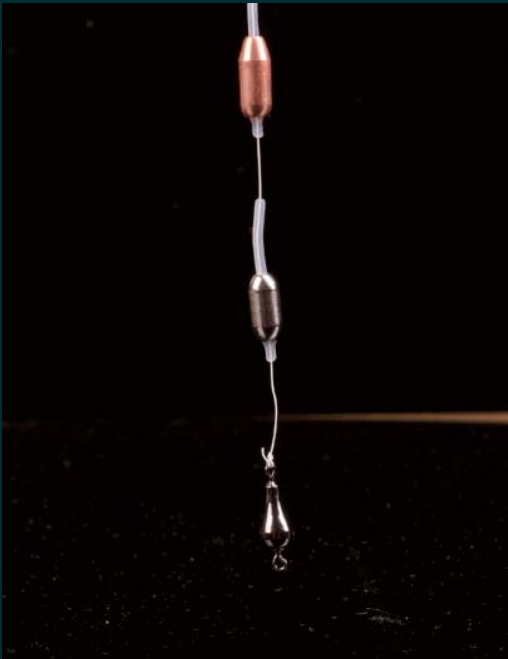

CHAMELEON MULTI WEIGHT

FOR CHAMELEON MULTI WEIGHT, YOU CAN ENJOY CONVENIENT FISHING BY ADDING AND REDUCING ITS BASIC WEIGHT WITH WASHER.

变色龙多用坠可以利用垫圈加减重量来享受便利的垂钓。