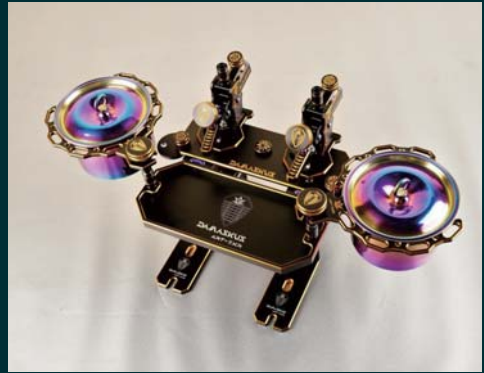

HAMMER SUPPORT FRAME

VIPER SUPPORT FRAME

DAMASKUS POLE SUPPORT FRAME

SUPPORT FRAME FOR FISHERIES

DAMASKUS WOG POLE

DAMASKUS GEOMSIM FISHING ROD

BACO L&S IS A COMPANY WHICH PRODUCES ELECTRIC CHEMICAL LIGHTS FOR FISHING AND LEISURE SPORTS PRODUCTS. WE MAKE YOUR LEISURE MORE COMFORTABLE AND PLEASANT BY ADDING HIGH TECHNOLOGY TO CLASSICAL ACTIVITIES CALLED FISHING.