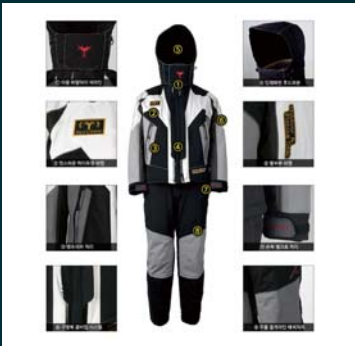

FISHING CLOTHES FOR WINTER

NEW CONCEPTUAL 3 LAYER FISHING CLOTHES WITH EXCELLENT DURABILITY AND WARMTH OPTIMIZED FOR FISHING! THE PERFECT WATERPROOF LIGHTWEIGHT MATERIAL, WATERPROOF YKK ZIPPERS, AND THE REFLECTIVE SCREEN LINE

具有适合钓鱼的耐久性和保温性的三层钓鱼服！该产品系列采用了防水性能完美的超轻量材料、YKK防水拉链及反射功能。